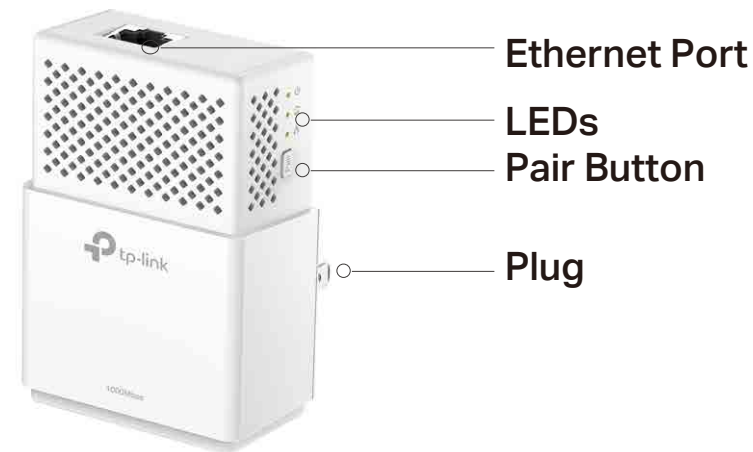

AV1000 Gigabit Powerline Starter Kit

Smooth HD Streaming
in Every Room

TL-PA7010 KIT

Highlights

HomePlug AV2 Standard Compliant

The HomePlug AV2 standard creates high-speed data transfer rates of up to 1000Mbps to support all your online activities.

- 300-meter Range – Up to 300 meters/1000 feet over existing electrical wiring.

Energy Saving

- Power Saving – Power Saving Mode helps reducing power consumption by up to 85%

Ease of Use

- Plug and play – Plug and play, no configuration required
- No new wires – No new wires, use existing electrical wiring to expand your home network
- TP-Link tpPLC – Allows you to easily manage your network using the intuitive tpPLC App or the tpPLC Utility

Security

- Pair Button – 128-bit AES encryption easily at a push of "Pair" Button

Specifications

Hardware

- Plug Type: US
- Standards and Protocols: HomePlug AV2, HomePlug AV, IEEE 1901, IEEE 802.3, IEEE 802.3u, IEEE 802.3ab
- Power Consumption: Maximum: 2.72W
Typical: 2.3W
Standby: 0.5W
- Range: Up to 300 meters/1000 feet over existing electrical wiring
- Interface: 1 * Gigabit Ethernet Port
- Button: Pair Button
- LED Indicator: Power, Powerline, Ethernet
- Dimensions (W x D x H): 3.8×2.4×1.4 in. (98 x 60 x 36 mm)