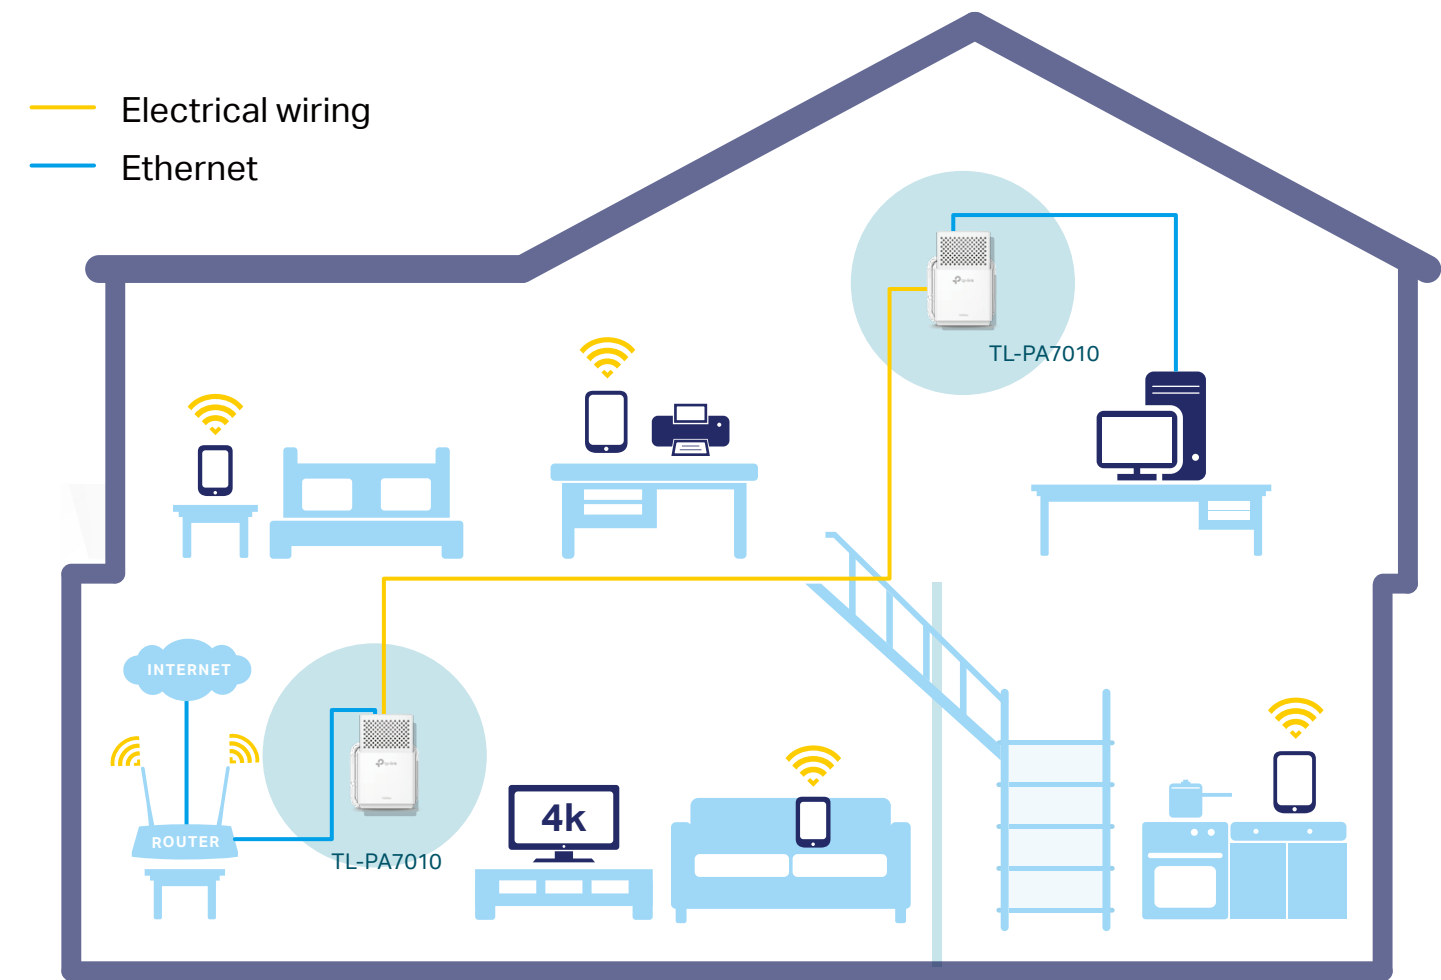

AV1000 Gigabit Powerline Starter Kit

Smooth HD Streaming
in Every Room

TL-PA7010 KIT

Highlights

HomePlug AV2 Standard Compliant

The HomePlug AV2 standard creates high-speed data transfer rates of up to 1000Mbps to support all your online activities.

Gigabit Ethernet for Fast Connections

One Gigabit Ethernet port provides reliable high-speed wired connections for game consoles, smart TVs, STB and more.

Highlights

Plug and Play!

Powerline adapters and extenders must be deployed in a set of two or more.

Internet from Any Outlet

Features

Speed

- Ultra-fast Powerline Speed – HomePlug AV2 standard compliant, high-speed data transfer rate of up to 1000Mbps, ideal for Ultra HD streaming and online gaming

Range

- 300-meter Range – Up to 300 meters/1000 feet over existing electrical wiring.

Energy Saving

- Power Saving – Power Saving Mode helps reducing power consumption by up to 85%

Ease of Use

- Plug and play – Plug and play, no configuration required
- No new wires – No new wires, use existing electrical wiring to expand your home network
- TP-Link tpPLC – Allows you to easily manage your network using the intuitive tpPLC App or the tpPLC Utility