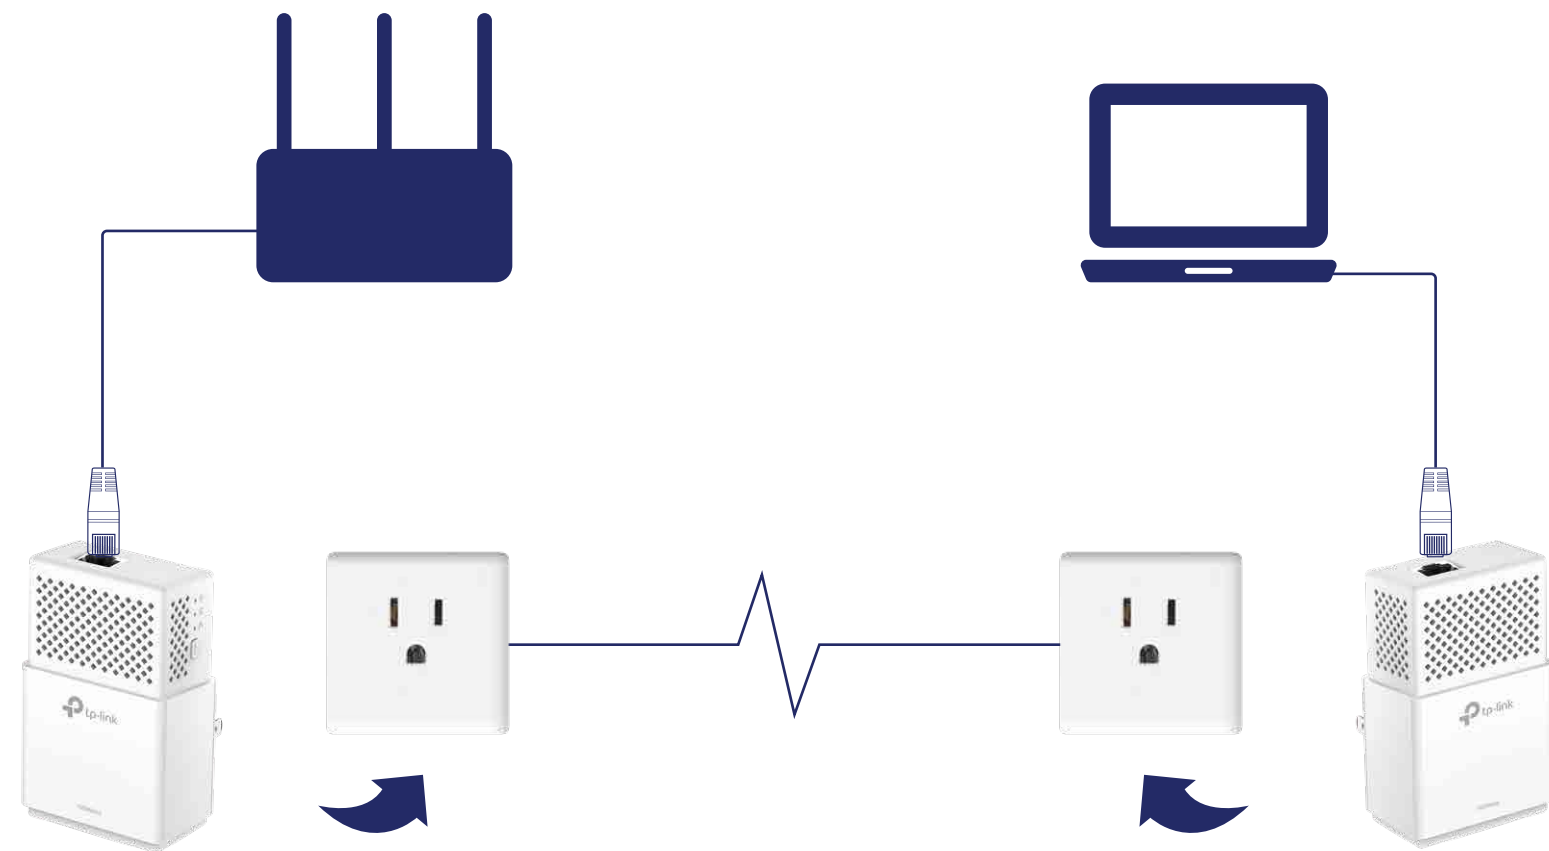

AV1000 Gigabit Powerline Starter Kit

Smooth HD Streaming
in Every Room

TL-PA7010 KIT

Highlights

HomePlug AV2 Standard Compliant

The HomePlug AV2 standard creates high-speed data transfer rates of up to 1000Mbps to support all your online activities.

Gigabit Ethernet for Fast Connections

One Gigabit Ethernet port provides reliable high-speed wired connections for game consoles, smart TVs, STB and more.

Highlights

Plug and Play!

Powerline adapters and extenders must be deployed in a set of two or more.

Internet from Any Outlet

Features

Speed

- Ultra-fast Powerline Speed – HomePlug AV2 standard compliant, high-speed data transfer rate of up to 1000Mbps, ideal for Ultra HD streaming and online gaming

Range

- 300-meter Range – Up to 300 meters/1000 feet over existing electrical wiring.

Energy Saving

- Power Saving – Power Saving Mode helps reducing power consumption by up to 85%

Ease of Use

- Plug and play – Plug and play, no configuration required
- No new wires – No new wires, use existing electrical wiring to expand your home network
- TP-Link tpPLC – Allows you to easily manage your network using the intuitive tpPLC App or the tpPLC Utility