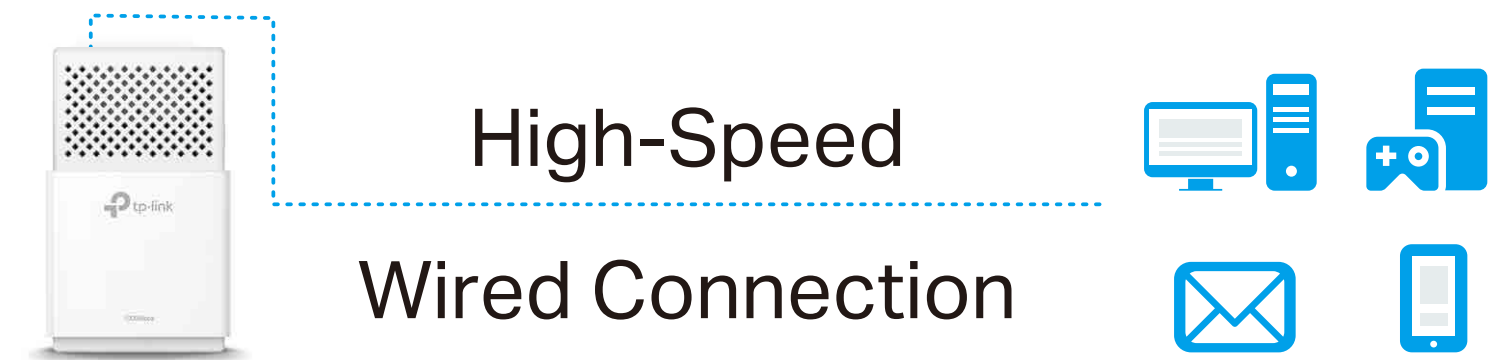

AV1000 Gigabit Powerline Starter Kit

Smooth HD Streaming
in Every Room

TL-PA7010 KIT

Highlights

HomePlug AV2 Standard Compliant

The HomePlug AV2 standard creates high-speed data transfer rates of up to 1000Mbps to support all your online activities.

Gigabit Ethernet for Fast Connections

One Gigabit Ethernet port provides reliable high-speed wired connections for game consoles, smart TVs, STB and more.

Highlights

Plug and Play!

Powerline adapters and extenders must be deployed in a set of two or more.

Internet from Any Outlet

Features

Speed

- Ultra-fast Powerline Speed – HomePlug AV2 standard compliant, high-speed data transfer rate of up to 1000Mbps, ideal for Ultra HD streaming and online gaming

Range